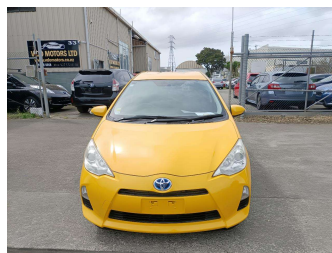

2014 Toyota AQUA S, PUSH START, MODELLISTA

Purchase Price

\$11,495

Includes GST
Excludes on-road costs of \$595

Finance may be available on this vehicle. Ask one of our friendly staff for more information.

Body Style

4 door, Hatchback

Odometer

57,900 km

Engine

1500 cc, Hybrid

Fuel Type

Hybrid