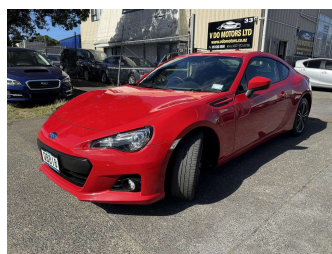

# 2015 Subaru BRZ S, PUST START, PADDLE SHIFT,

Purchase Price

**\$23,995**

Includes GST, Registration & Licensing

Finance may be available on this vehicle. Ask one of our friendly staff for more information.