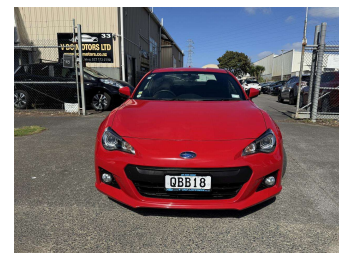

# 2015 Subaru BRZ S, PUST START, PADDLE SHIFT,

Purchase Price

**\$23,995**

Includes GST, Registration & Licensing

Finance may be available on this vehicle. Ask one of our friendly staff for more information.

Odometer

**41,000 km**

Engine

**2000 cc, Petrol**

Fuel Type

**Petrol**

Transmission

**Auto**