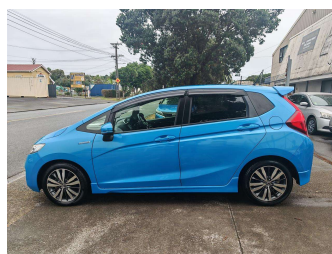

2014 Honda Fit HYBRID SPORT, ALLOYS, CRUISE,

Purchase Price **\$14,995**

Includes GST
Excludes on-road costs of \$595

Finance may be available on this vehicle. Ask one of our friendly staff for more information.

Body Style
4 door, Hatchback

Odometer
20,000 km

Engine
1500 cc, Hybrid

Fuel Type
Hybrid

Transmission
Auto

Wheels
Factory Alloys

VIN
7AT08G2YX25111637

Interior
Black