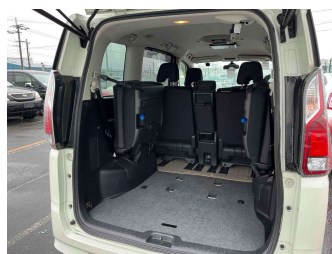

2017 Nissan Serena HYBRID, 8 SEATER, DUAL

Purchase Price

\$18,499

Includes GST
Excludes on-road costs of \$595

Finance may be available on this vehicle. Ask one of our friendly staff for more information.

Body Style
4 door, Van

Odometer
94,000 km

Engine
2000 cc, Hybrid

Fuel Type
Hybrid

Transmission
Auto

Wheels
-

VIN
-

Interior
Black