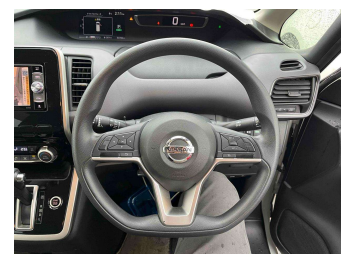

2017 Nissan Serena HYBRID, 8 SEATER, DUAL

Purchase Price

\$18,499

Includes GST
Excludes on-road costs of \$595

Finance may be available on this vehicle. Ask one of our friendly staff for more information.

Gain peace of mind with Mechanical Breakdown Insurance. **Ask us how.**

- Top features**
- » ABS brakes
 - » Air Conditioning
 - » CD Player
 - » Central Locking
 - » Climate Control
 - » Driver airbag
 - » Factory CD(s)
 - » Passenger airbag
 - » Power steering

Body Style
4 door, Van

Odometer
94,000 km

Engine
2000 cc, Hybrid

Fuel Type
Hybrid

Transmission
Auto

Wheels
-

VIN
-

Interior
Black

Safety

Based on 2024 VSRR rating

Reg No.

-

Ext Colour
Pearl White

History

-

Seats
8 seats