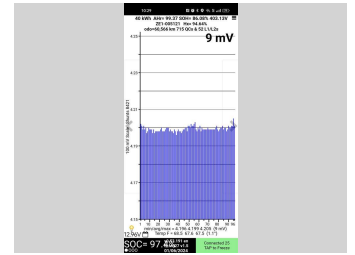

# 2019 Nissan Leaf 40G, Pro Pilot, Adaptive Cruise,

**Purchase Price** **\$17,495**  
Includes GST, Registration & Licensing

Finance may be available on this vehicle. Ask one of our friendly staff for more information.