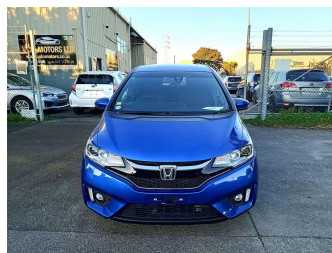

2015 Honda Fit HYBRID SPORT, ALLOYS, CRUISE,

Purchase Price

\$15,795

Includes GST
Excludes on-road costs of \$595

Finance may be available on this vehicle. Ask one of our friendly staff for more information.

Body Style

4 door, Hatchback

Odometer

22,400 km

Engine

1500 cc, Hybrid

Fuel Type

Hybrid