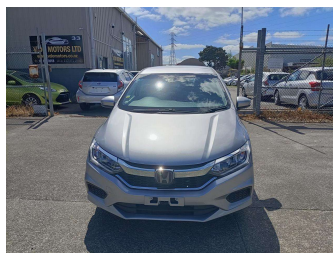

# 2017 Honda Grace LX, HYBRID, ADAPTIVE CRUISE,

Purchase Price

**\$18,195**

Includes GST  
Excludes on-road costs of \$595

Finance may be available on this vehicle. Ask one of our friendly staff for more information.