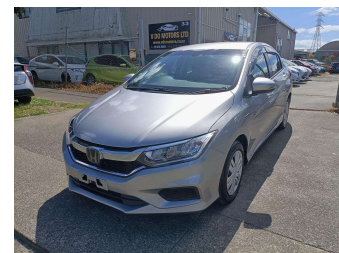

# 2017 Honda Grace LX, HYBRID, ADAPTIVE CRUISE,

Purchase Price

**\$18,195**

Includes GST  
Excludes on-road costs of \$595

Finance may be available on this vehicle. Ask one of our friendly staff for more information.

## Top features

- » ABS brakes
- » Air Conditioning
- » Central Locking
- » Climate Control
- » Driver airbag
- » Passenger airbag
- » Power steering
- » Stereo

Body Style

**4 door, Sedan**

Odometer

**26,800 km**