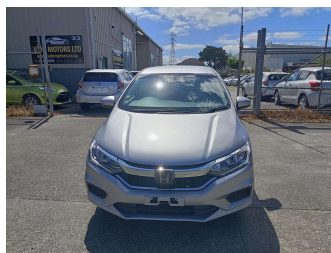

2017 Honda Grace LX, HYBRID, ADAPTIVE CRUISE,

Purchase Price **\$18,195**

Includes GST
Excludes on-road costs of \$595

Finance may be available on this vehicle. Ask one of our friendly staff for more information.

Body Style
4 door, Sedan

Odometer
26,800 km

Engine
1500 cc

Fuel Type
Hybrid

Transmission
Auto

Wheels
-

VIN
7AT08GEDX23201218

Interior
Black