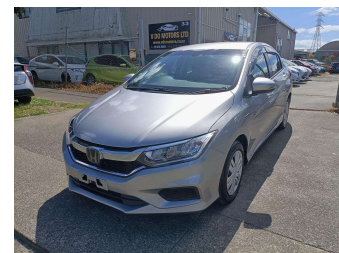

2017 Honda Grace LX, HYBRID, ADAPTIVE CRUISE,

Purchase Price **\$18,195**

Includes GST
Excludes on-road costs of \$595

Finance may be available on this vehicle. Ask one of our friendly staff for more information.

Body Style
4 door, Sedan

Odometer
26,800 km

Engine
1500 cc

Fuel Type
Hybrid

Transmission
Auto

Wheels
-

VIN
7AT08GEDX23201218

Interior
Black