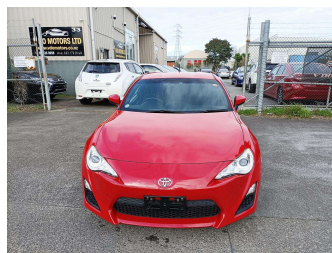

2013 Toyota 86 G, 6 SPEED MANUAL, BLUETOOTH,

Purchase Price

\$23,495

Includes GST, Registration & Licensing

Finance may be available on this vehicle. Ask one of our friendly staff for more information.

Gain peace of mind with Mechanical Breakdown Insurance. **Ask us how.**

Top features

- » ABS brakes
- » Air Conditioning
- » CD Player
- » Central Locking
- » Climate Control
- » Driver airbag
- » Factory CD(s)
- » Passenger airbag
- » Power steering

Body Style

4 door, Coupe

Odometer

52,200 km

Engine

2000 cc, Petrol

Fuel Type

Petrol

Transmission

6-Speed Manual