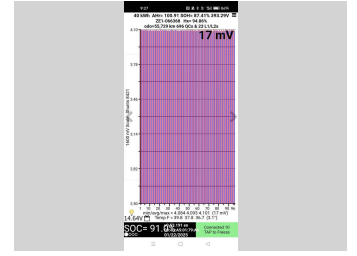

2019 Nissan Leaf 40X, PRO PILOT, 360 CAMERA,

Purchase Price **\$15,795**
 Includes GST
 Excludes on-road costs of \$595

Finance may be available on this vehicle. Ask one of our friendly staff for more information.