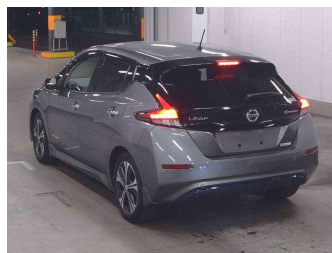

2018 Nissan Leaf 40X, 88% SOH, PRO PILOT,

Purchase Price **\$15,295**

Includes GST
Excludes on-road costs of \$595

Finance may be available on this vehicle. Ask one of our friendly staff for more information.

Body Style
4 door, Hatchback

Odometer
39,000 km

Engine
0 cc, Electric

Fuel Type
Electricity

Transmission
Auto

Wheels
Factory Alloys

VIN
-

Interior
Black