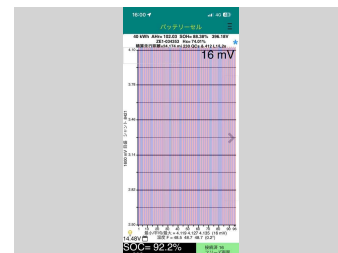

2018 Nissan Leaf 40X, 88% SOH, PRO PILOT,

Purchase Price **\$15,295**

Includes GST
Excludes on-road costs of \$595

Finance may be available on this vehicle. Ask one of our friendly staff for more information.