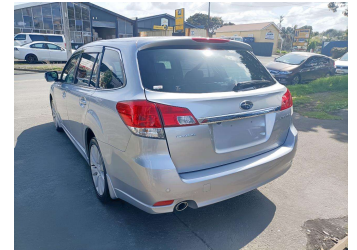

# 2012 Subaru Legacy 2.5I EYESIGHT, 4WD, SUNROOF,

**Purchase Price** **\$12,495**

Includes GST  
Excludes on-road costs of \$595

Finance may be available on this vehicle. Ask one of our friendly staff for more information.

Body Style  
**4 door, Station Wagon**

Odometer  
**57,300 km**

Engine  
**2500 cc, Petrol**

Fuel Type  
**Petrol**

Transmission  
**Auto, 4WD**

Wheels  
**Factory Alloys**

VIN  
**7AT0GF0BX24068658**

Interior  
**Black**