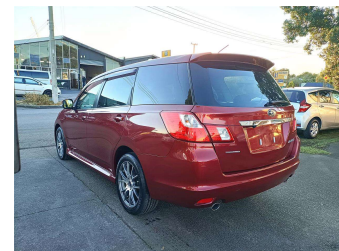

# 2012 Subaru EXIGA 4WD 7 SEATER, HALF LEATHER,

**Purchase Price** **\$11,699**

Includes GST  
Excludes on-road costs of \$595

Finance may be available on this vehicle. Ask one of our friendly staff for more information.

Body Style  
**4 door, Station Wagon**

Odometer  
**66,800 km**

Engine  
**2500 cc, Petrol**

Fuel Type  
**Petrol**

Transmission  
**Auto, 4WD**

Wheels  
**Factory Alloys**

VIN  
**7AT0GF1RX24002070**

Interior  
**Black**