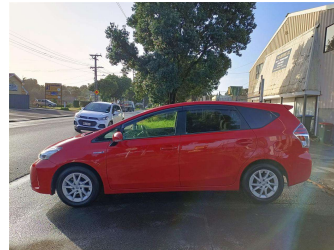

# 2015 Toyota Prius ALPHA S FACELIFT, CRUISE,

Purchase Price

**\$18,995**

Includes GST  
Excludes on-road costs of \$595

Finance may be available on this vehicle. Ask one of our friendly staff for more information.

Odometer

**35,300 km**

Engine

**1800 cc, Hybrid**

Fuel Type

**Hybrid**

Transmission

**Auto**