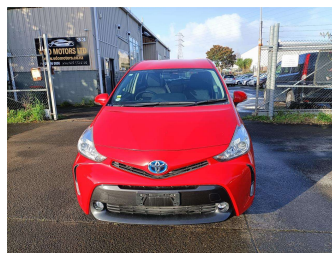

2015 Toyota Prius ALPHA S FACELIFT, CRUISE,

Purchase Price

\$18,995

Includes GST
Excludes on-road costs of \$595

Finance may be available on this vehicle. Ask one of our friendly staff for more information.

Body Style

4 door, Station Wagon

Odometer

35,300 km

Engine

1800 cc, Hybrid

Fuel Type

Hybrid

Transmission

Auto

Wheels

Factory Alloys

VIN

7AT0H637X23033024

Interior

Black