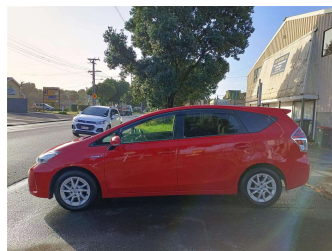

2015 Toyota Prius ALPHA S FACELIFT, CRUISE,

Purchase Price

\$18,995

Includes GST
Excludes on-road costs of \$595

Finance may be available on this vehicle. Ask one of our friendly staff for more information.

Body Style

4 door, Station Wagon

Odometer

35,300 km

Engine

1800 cc, Hybrid

Fuel Type

Hybrid

Cost per year is an estimate based on petrol price of \$2.80 per litre and an average distance of 14000 km. Emissions and Energy Economy figures standardised to 3P WLTP.

Stock ID: 4128

V Do Motors | Phone 09 6360058 | Email sales@vdomotors.co.nz
33, Alfred St, Onehunga, Auckland 1061, New Zealand
www.vdomotors.co.nz