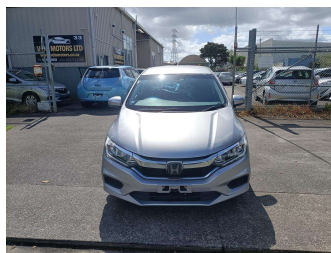

2017 Honda Grace LX, HYBRID, ADAPTIVE CRUISE,

Purchase Price **\$18,395**

Includes GST
Excludes on-road costs of \$595

Finance may be available on this vehicle. Ask one of our friendly staff for more information.

Body Style
4 door, Sedan

Odometer
24,600 km

Engine
1500 cc, Hybrid

Fuel Type
Hybrid

Transmission
Auto

Wheels
-

VIN
7AT08GEDX23201072

Interior
Black