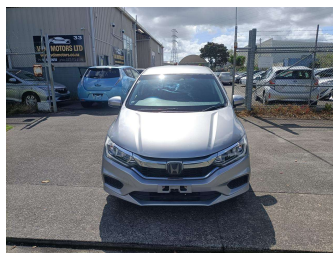

2017 Honda Grace LX, HYBRID, ADAPTIVE CRUISE,

Purchase Price **\$18,395**

Includes GST
Excludes on-road costs of \$595

Finance may be available on this vehicle. Ask one of our friendly staff for more information.

Body Style
4 door, Sedan

Odometer
24,600 km

Engine
1500 cc, Hybrid

Fuel Type
Hybrid

Transmission
Auto

Wheels
-

VIN
7AT08GEDX23201072

Interior
Black