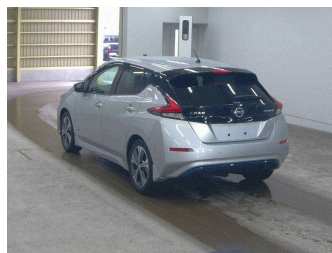

# 2018 Nissan Leaf 40G, PRO PILOT, 360 CAMERA,

**Purchase Price** **\$14,895**

Includes GST  
Excludes on-road costs of \$595

Finance may be available on this vehicle. Ask one of our friendly staff for more information.

Body Style  
**4 door, Hatchback**

Odometer  
**44,200 km**

Engine  
**0 cc, Electric**

Fuel Type  
**Electricity**

Transmission  
**Auto**

Wheels  
**Factory Alloys**

VIN  
-

Interior  
**Black**