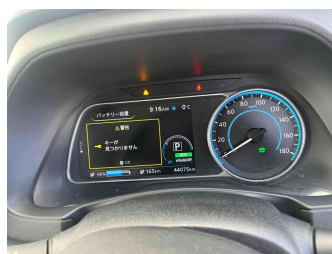

# 2018 Nissan Leaf 40G, PRO PILOT, 360 CAMERA,

**Purchase Price** **\$14,895**

Includes GST  
Excludes on-road costs of \$595

Finance may be available on this vehicle. Ask one of our friendly staff for more information.