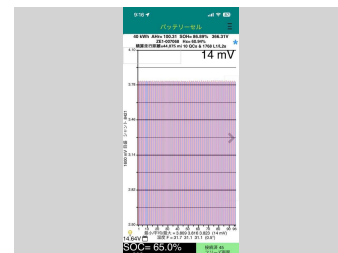

# 2018 Nissan Leaf 40G, PRO PILOT, 360 CAMERA,

**Purchase Price** **\$14,895**

Includes GST  
Excludes on-road costs of \$595

Finance may be available on this vehicle. Ask one of our friendly staff for more information.

CO2 Emissions

**0 grams/km**

Energy Economy

**Annual fuel cost not available**

Cost per year is an estimate based on petrol price of \$2.80 per litre and an average distance of 14000 km. Includes Road User Charges (RUC). Emissions and Energy Economy figures standardised to 3P WLTP.