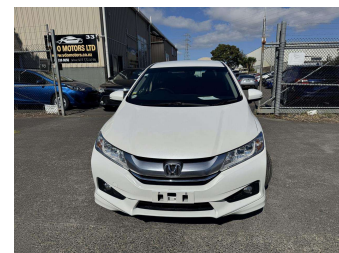

2015 Honda Grace EX, HYBRID, BODY KITS, ALLOYS,

Purchase Price **\$16,495**

Includes GST
Excludes on-road costs of \$595

Finance may be available on this vehicle. Ask one of our friendly staff for more information.

Body Style
4 door, Sedan

Odometer
35,500 km

Engine
1500 cc, Hybrid

Fuel Type
Hybrid

Transmission
Auto

Wheels
16", Factory Alloys

VIN
7AT08GEDX25010018

Interior
Black