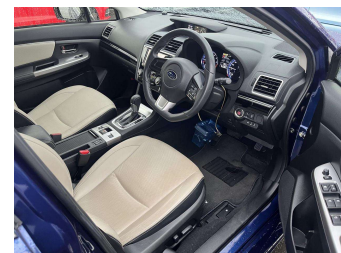

# 2015 Subaru Levorg AWD TURBO 2.0GT EYESIGHT,

**Purchase Price** **\$20,495**

Includes GST  
Excludes on-road costs of \$595

Finance may be available on this vehicle. Ask one of our friendly staff for more information.

Body Style  
**4 door, Station Wagon**

Odometer  
**68,500 km**

Engine  
**2000 cc, Petrol**

Fuel Type  
**Petrol**

Transmission  
**Auto, 4WD**

Wheels  
**Factory Alloys**

VIN  
**7AT0GF22X24013685**

Interior  
-