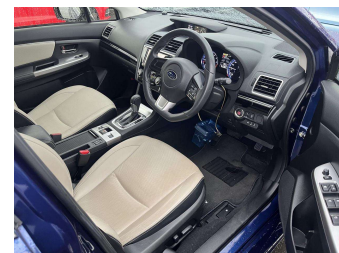

2015 Subaru Levorg AWD TURBO 2.0GT EYESIGHT,

Purchase Price **\$20,495**

Includes GST
Excludes on-road costs of \$595

Finance may be available on this vehicle. Ask one of our friendly staff for more information.

Body Style
4 door, Station Wagon

Odometer
68,500 km

Engine
2000 cc, Petrol

Fuel Type
Petrol

Transmission
Auto, 4WD

Wheels
Factory Alloys

VIN
-

Interior
-